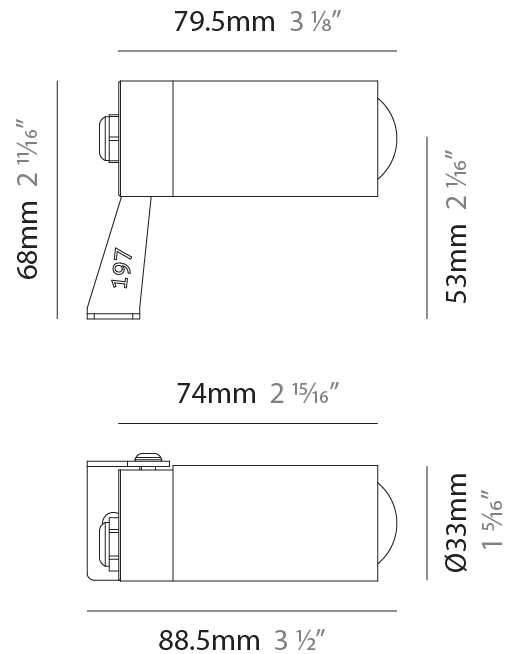

GENERAL

Series: Vario
Subseries: Vario 33 Zoom
Brand: Unonovesette
Division: Exterior
Mounting Type: Surface
Mounting Location: Above Ground
Subcategory: Flood

PHYSICAL

Shape: Cylinder
Diameter (mm): 33
Diameter (in): 1 ⁵/₁₆
Length (mm): 88.5
Length (in): 3 ¹/₂
Height (mm): 68
Height (in): 2 ¹¹/₁₆
Light Distribution: Adjustable / Direct
Weight (kg): 0.42
Weight (lbs): 0.93
Installation Requirement: Surface mounted / Spike
Diffuser: Extra clear tempered / Frosted glass 6mm
Fixture Finish: [ABA](#) / [ANA](#) / [ASB](#)
Fixture Material: Machined Anticorodal Aluminium
Cable Details: 350mm NS20N PCP 2x0.5 mm2

ELECTRICAL

Lamp Type: LED
Input Wattage (W): 2.8
Total Output Wattage (W): 2.2
Dimming: Non-Dimmable / 0-10V Dimming
Driver Included: No
Driver Location: Remote
Driver Type: Constant Voltage - 120Vac
Driver Class: Class 2
Input Voltage (V): 120
Output Voltage (V): 24

LED

Number of LEDs: 1
Color Temperature (°K): [2200](#) / [2700](#) / [3000](#) / [4000](#)
Max. Delivered Lumen (lm): 140 (3000K)
CRI: >90 CRI
Lamp Life (hrs): 100000

OPTICAL

Optic°: Zoom 6 - 52
Adjustability: Rotational 355°

RATINGS AND CERTIFICATIONS

Certified By: Certified for North American Standards
IP rating: IP66
IK Rating: IK08