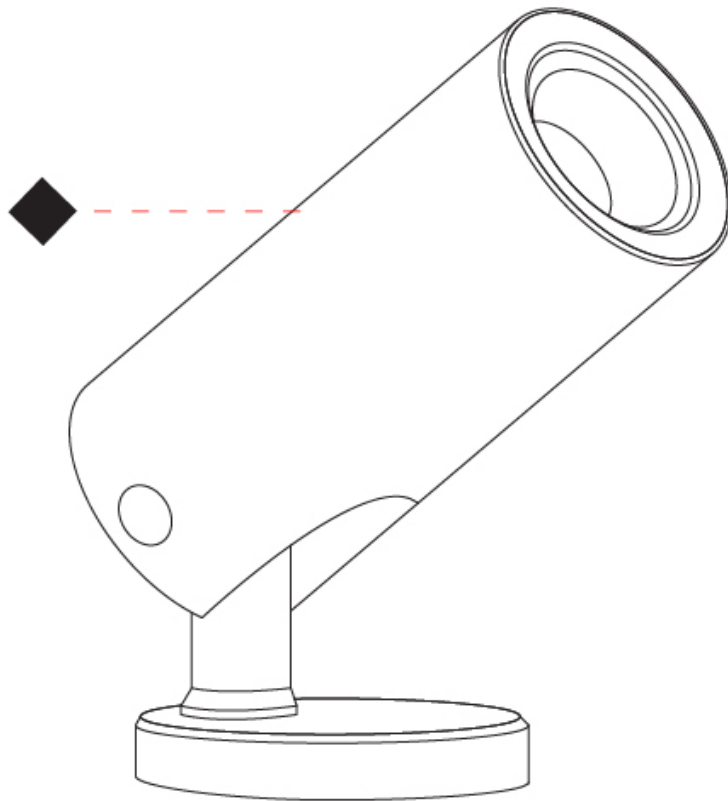

VARIO 40 SURFACE

E12F0002-

PROJECT	_____
TYPE	_____
SPECIFIER	_____
QUANTITY	_____
DATE	_____