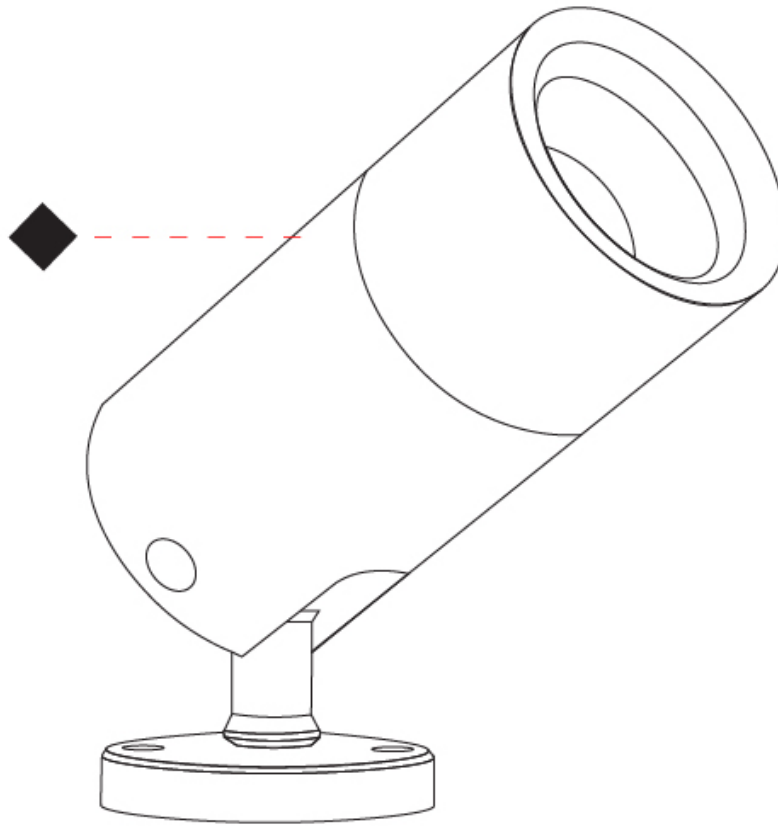

VARIO 60 SURFACE

E12F0004-

PROJECT _____

TYPE _____

SPECIFIER _____

QUANTITY _____

DATE _____

E