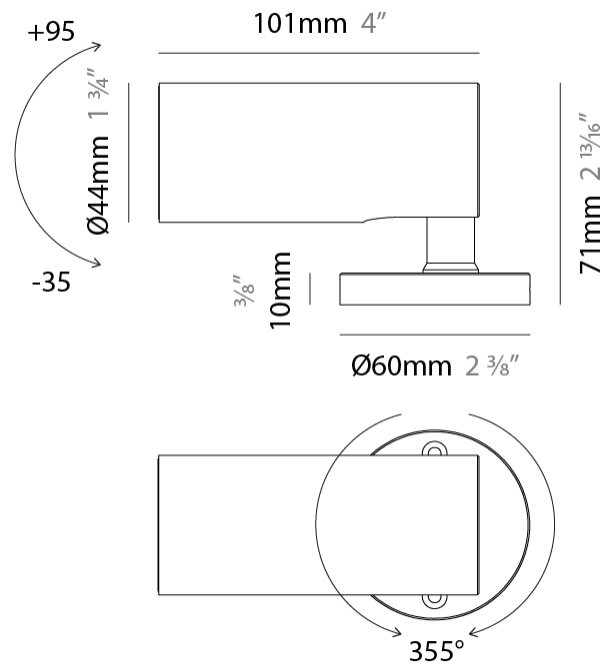

GENERAL

Series: Vario
Subseries: Vario 40
Brand: Unonovesette
Division: Exterior
Mounting Type: Surface
Mounting Location: Above Ground
Subcategory: Flood

PHYSICAL

Shape: Cylinder
Diameter (mm): 44
Diameter (in): 1 3/4
Height (mm): 101
Height (in): 4
Light Distribution: Adjustable / Direct
Weight (kg): 0.27
Weight (lbs): 0.59
Installation Requirement: Surface mounted / Spike / Tree strap
Diffuser: Extra clear tempered / Frosted glass 3mm
Fixture Finish: ABA / ANA / ASB
Fixture Material: Anodized Aluminum 6026 / Machined Aged Brass
Cable Details: 350mm NS20N PCP 2x0.5 mm2

ELECTRICAL

Lamp Type: LED
Total Output Wattage (W): 2.6
Dimming: Non-Dimmable / 0-10V Dimming
Driver Included: No
Driver Location: Remote
Driver Type: Constant Voltage - Universal
Driver Class: Class 2
Input Voltage (V): 120 - 277
Output Voltage (V): 24

LED

Number of LEDs: 1
Color Temperature (°K): 2200 / 2700 / 3000 / 4000
Nominal Lumen (lm): 110 / 160 / 210 / 270
CRI: >90 CRI
Lamp Life (hrs): 100000

OPTICAL

Optic°: 10 / 23 / 43 / 10x40 / 40x10
Beam Angle: Narrow / Medium / Wide / Elliptical
Adjustability: Rotational 355°

RATINGS AND CERTIFICATIONS

Certified By: Certified for North American Standards
IP rating: IP66
IK Rating: IK07